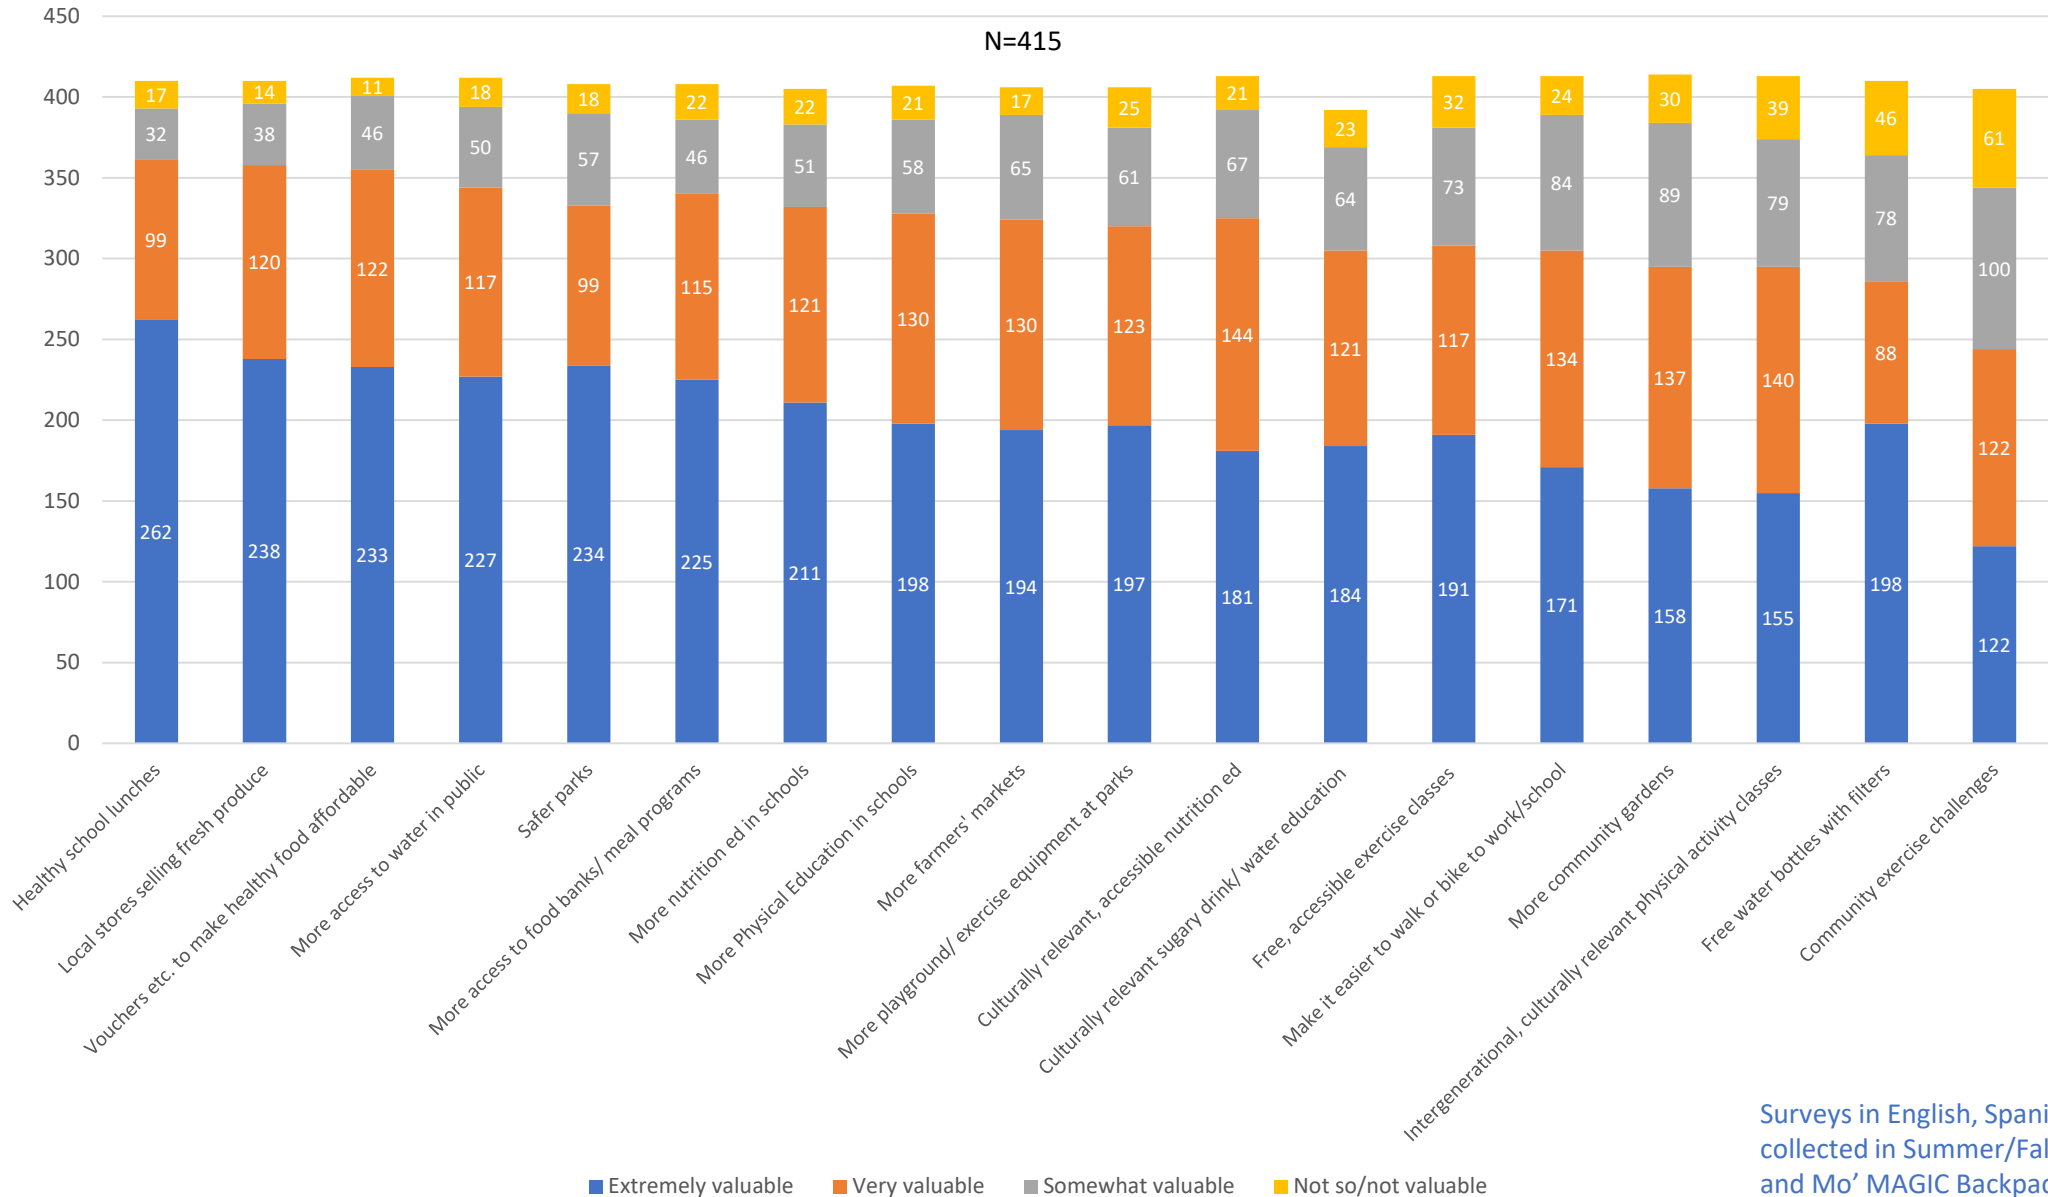

SDDT Revenue Survey Results, August - October 2018

combined online and paper surveys

Surveys in English, Spanish and Chinese were collected in Summer/Fall 2018 at BMAGIC and Mo' MAGIC Backpack giveaways as well as online via Survey Monkey